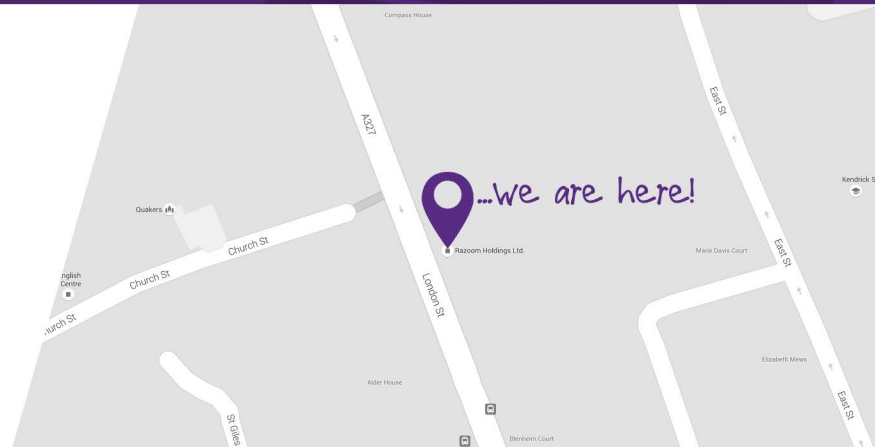

# RAZOOM HOUSE

## ADDRESS

85 LONDON STREET  
READING  
BERKSHIRE  
RG1 4QA

## CAR PARK

EAST STREET  
READING  
BERKSHIRE  
RG1 5BN

(LOCATED BEHIND OFFICE BUILDING)

DIRECTIONS TO THE CAR PARK BELOW

Turn right onto Sidmouth Street  
0.1 miles

*...we would recommend this  
approach as it will save you  
from the one way system  
and more likelihood of traffic  
:)*

Turn right onto London Road / A4

Turn right onto East Street