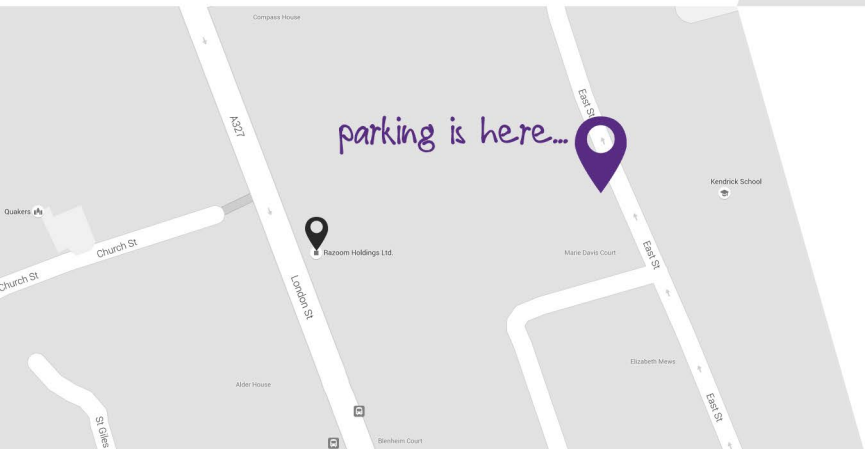

## ADDRESS

85 LONDON STREET  
READING  
BERKSHIRE  
RG1 4QA

## CAR PARK

EAST STREET  
READING  
BERKSHIRE  
RG1 5BN

(LOCATED BEHIND OFFICE BUILDING)

DIRECTIONS TO THE CAR PARK BELOW